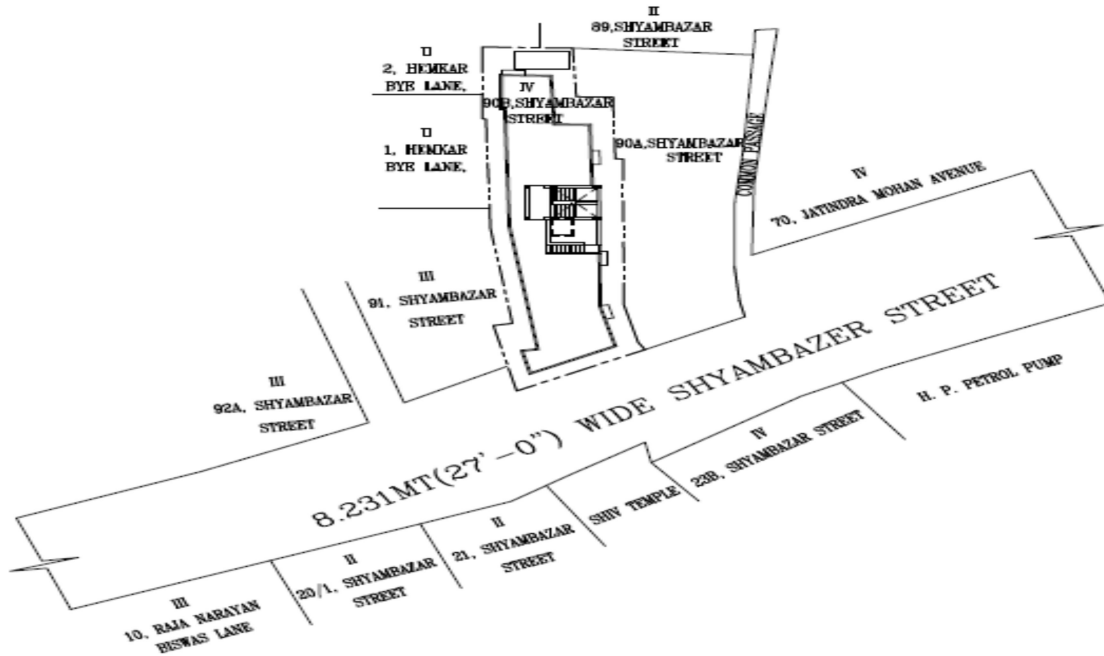

Location Map with Latitude and Longitude for the Project named **EQUINOX LEGACY**, at Premises No. 90 B, Shyam Bazar Street, under Ward No. 08 of Borough – I of KMC, PS – Shyampukur, PO – Hatkhola, Kolkata – 700005, WB, India:

LATITUDE	LONGITUDE
22° 33' 6.643" N	88° 22' 54.057" E

LOCATION PLAN
SCALE = 1:4000

EQUINOX

Rajib Sain
Partner