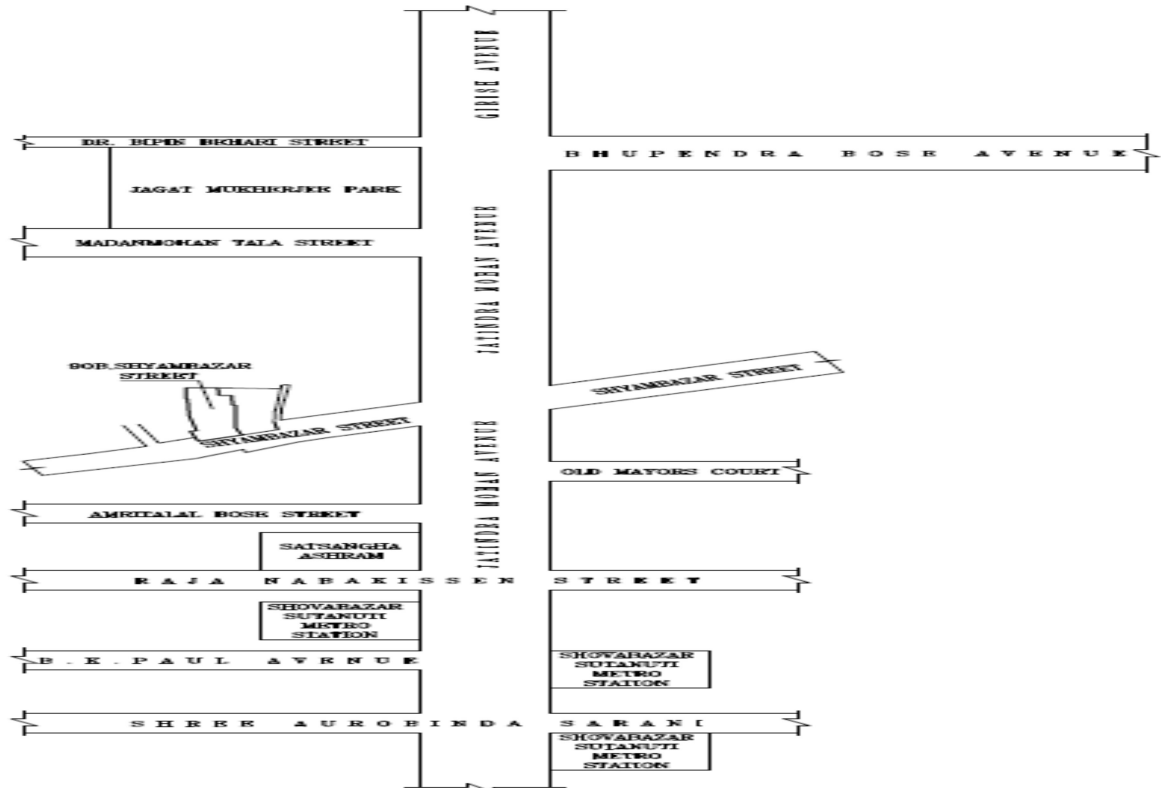

Location Map with Latitude and Longitude for the Project named **EQUINOX LEGACY**, at Premises No. 90 B, Shyam Bazar Street, under Ward No. 08 of Borough – I of KMC, PS – Shyampukur, PO – Hatkhola, Kolkata – 700005, WB, India:

LATITUDE	LONGITUDE
22° 33' 6.643" N	88° 22' 54.057" E

LOCATION PLAN
SCALE = 1:4000

EQUINOX

Rajib Sain
Partner